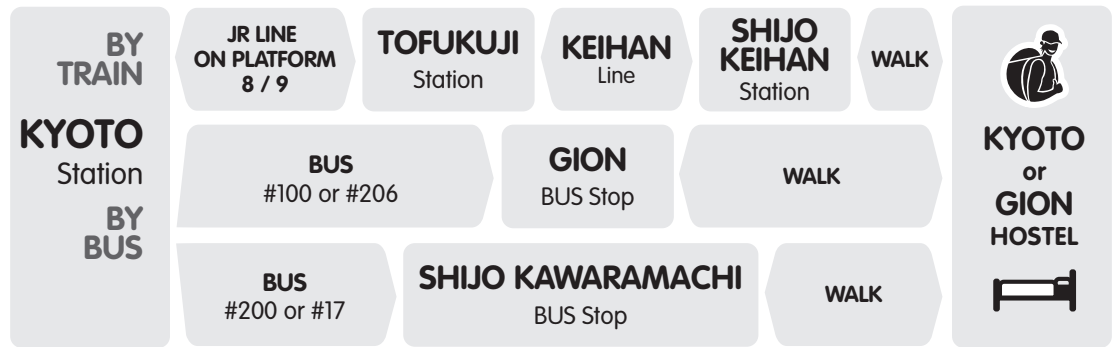

**bAkpAk**  
Japanhostels

# How to get to Kyoto or Gion Hostel?

### BY TRAIN

**1: (JR AND KEIHAN LINE) GION SHIJO Stn.** From the Kyoto Station get on the JR LINE (ON PLATFORM 8 / 9) to TOFUKUJI Station. Transfer to the KEIHAN SUBWAY LINE to GION SHIJO Stn. (NB: Buy a JR /KEIHAN Train Tickets from the automatic ticket machine at the station).

**2: HANKYU KAWARACHI STN.** Get off at KAWARAMACHI Station (Last stop on Kyoto end of HANKYU line). Walk east over the bridge to the SHIJO KEIHAN Station Turn right at KAWABATA Street and the hostel is about a minute walk on your left.