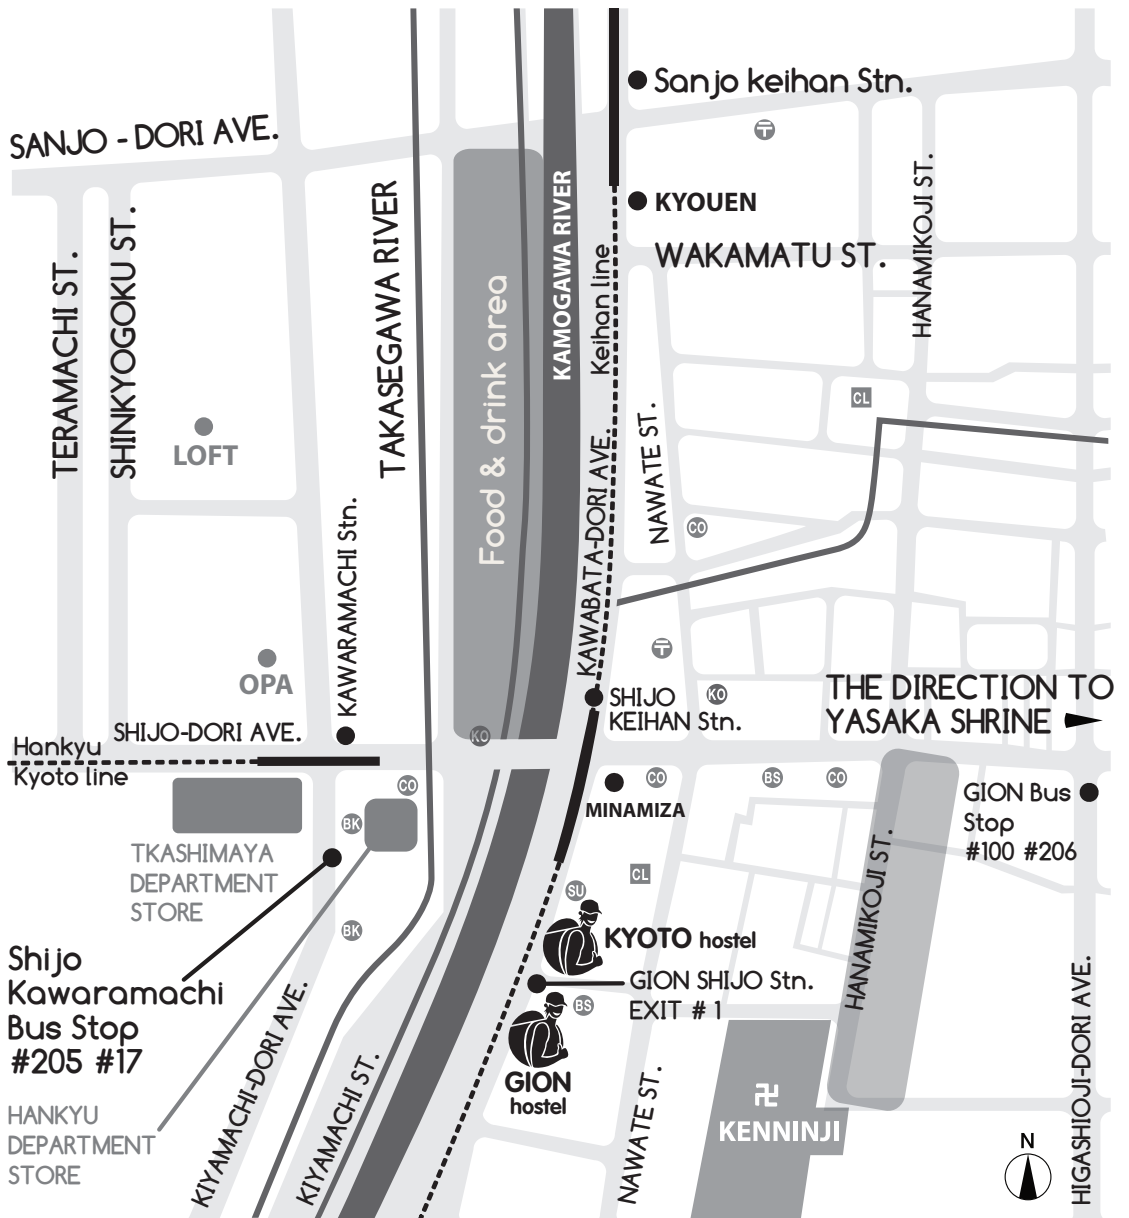

**2: HANKYU KAWARACHI STN.** Get off at KAWARAMACHI Station (Last stop on Kyoto end of HANKYU line). Walk east over the bridge to the SHIJO KEIHAN Station Turn right at KAWABATA Street and the hostel is about a minute walk on your left.

### BY BUS

**A -** From Kyoto station get on bus # 100, or # 206 get off at GION BUS STOP Walk westwards heading towards Minamiza Theatre, turn left at KAWABATA Street and the hostel is about a minute walk on your left.

### SHIJO KEIHAN BUS STOP

**B -** Cross the street towards MINAMIZA Kabuki Theatre and walk down past the theater and the will be a supermarket FRESCO, the hostel is next to the supermarket. 5 Minute walk from bus stop to hostel.

### SHIJO KAWARACHI BUS STOP

**C -** From Kyoto station bus platform A-2 in front of the station, take City Bus # 205, or # 17 Get off at SHIJO KAWARAMACHI, walk east over the bridge to the SHIJO KEIHAN Station Turn right after crossing over the bridge onto KAWABATA STREET and the hostel is about a minute walk on your left.